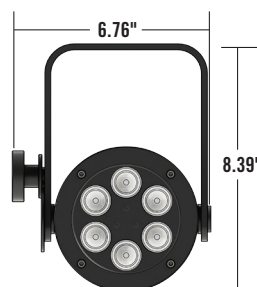

Project:

Type:

Notes:

AVERE™ 4 WASH

Fixed Color

Fixture Features:

- LEDs: 6 High Efficacy Emitters
- Fixed Colors: Red, Green, Blue, Amber, UV and Cool White
- Beams: 15°, 22° or 35°
- Dimmable to 0% with ELV Dimmers
- Power Consumption: 21W
- IP65; UL Outdoor Rated for Wet Locations
- Fanless Cooling
- Stainless Steel Hardware
- Machined Aircraft-grade Aluminum Housing

Unique Lighting Solutions

The AVERE™ 4 Wash – Fixed Color has a sleek yet solid look and is proudly built in the U.S.A. from machined aircraft-grade aluminum. The fixture provides the ability to specify a fixed color, a massive amount of color output with 6 dedicated LED emitters and the IP65 and UL Wet Location rating. This versatility plus the superior build quality sets this striking fixture apart.

Weight: 5.9 lbs.