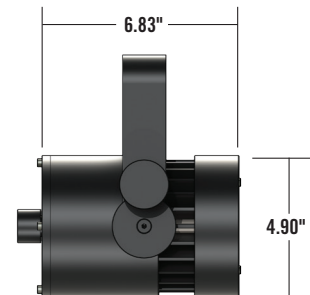

Project:

Type:

Notes:

AVERE™ 4 WASH

Fixed Color

Fixture Features:

- LEDs: 6 High Efficacy Emitters
- Fixed Colors: Red, Green, Blue, Amber, UV and Cool White
- Beams: 15°, 22° or 35°
- Dimmable to 0% with ELV Dimmers
- Power Consumption: 21W
- IP65; UL Outdoor Rated for Wet Locations
- Fanless Cooling
- Stainless Steel Hardware
- Machined Aircraft-grade Aluminum Housing

Unique Lighting Solutions

The AVERE™ 4 Wash – Fixed Color has a sleek yet solid look and is proudly built in the U.S.A. from machined aircraft-grade aluminum. The fixture provides the ability to specify a fixed color, a massive amount of color output with 6 dedicated LED emitters and the IP65 and UL Wet Location rating. This versatility plus the superior build quality sets this striking fixture apart.

Weight: 5.9 lbs.